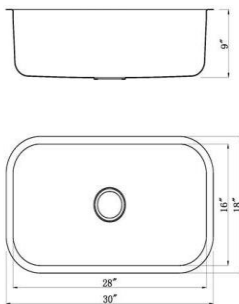

PREP OR BAR SINK SB-608

- Dimension: 14 1/2" x 13"
- Depth: 7"

SINGLE BOWL: SB-908

- Dimension: 23 7/16" x 17 3/4"
- Depth: 9"

D-SHAPE SINGLE BOWL: SB-508

- Dimension: 23 1/4" x 20 7/8"
- Depth: 9"

LARGE SINGLE BOWL : SB-408

- Dimension: 30" x 18"
- Depth: 9"

DOUBLE BOWL: M-208

- Dimension: 32 1/4" x 18 1/2"
- Depth: 9"

HI-LO DOUBLE: M-108 & M-108RV

- Dimension: 32" x 20 3/4"
- Depth: Big bowl 9"; Small bowl: 7 1/2"

M-108RV (reverse)
Small bowl on left

M-108 (standard)
Small bowl on Right