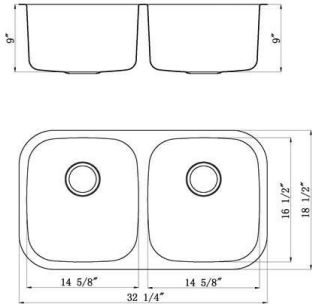

PREP OR BAR SINK SB-608

- Dimension: 14 1/2" x 13"
- Depth: 7"

SINGLE BOWL: SB-908

- Dimension: 23 7/16" x 17 3/4"
- Depth: 9"

D-SHAPE SINGLE BOWL: SB-508

- Dimension: 23 1/4" x 20 7/8"
- Depth: 9"

LARGE SINGLE BOWL : SB-408

- Dimension: 30" x 18"
- Depth: 9"

DOUBLE BOWL: M-208

- Dimension: 32 1/4" x 18 1/2"
- Depth: 9"

HI-LO DOUBLE: M-108 & M-108RV

- Dimension: 32" x 20 3/4"
- Depth: Big bowl 9"; Small bowl: 7 1/2"

M-108RV (reverse)
Small bowl on left

M-108 (standard)
Small bowl on Right