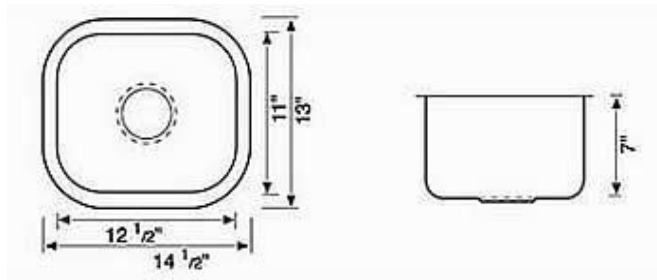

PREP OR BAR SINK SB-608

- Dimension: 14 1/2" x 13"
- Depth: 7"

SINGLE BOWL: SB-908

- Dimension: 23 7/16" x 17 3/4"
- Depth: 9"

D-SHAPE SINGLE BOWL: SB-508

- Dimension: 23 1/4" x 20 7/8"
- Depth: 9"

LARGE SINGLE BOWL : SB-408

- Dimension: 30" x 18"
- Depth: 9"

DOUBLE BOWL: M-208

- Dimension: 32 1/4" x 18 1/2"
- Depth: 9"

HI-LO DOUBLE: M-108 & M-108RV

- Dimension: 32" x 20 3/4"
- Depth: Big bowl 9"; Small bowl: 7 1/2"

M-108RV (reverse)
Small bowl on left

M-108 (standard)
Small bowl on Right