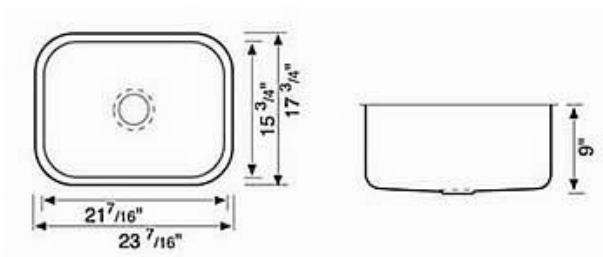

PREP OR BAR SINK SB-608

- Dimension: 14 1/2" x 13"
- Depth: 7"

SINGLE BOWL: SB-908

- Dimension: 23 7/16" x 17 3/4"
- Depth: 9"

D-SHAPE SINGLE BOWL: SB-508

- Dimension: 23 1/4" x 20 7/8"
- Depth: 9"

LARGE SINGLE BOWL : SB-408

- Dimension: 30" x 18"
- Depth: 9"

DOUBLE BOWL: M-208

- Dimension: 32 1/4" x 18 1/2"
- Depth: 9"

HI-LO DOUBLE: M-108 & M-108RV

- Dimension: 32" x 20 3/4"
- Depth: Big bowl 9"; Small bowl: 7 1/2"

M-108RV (reverse)
Small bowl on left

M-108 (standard)
Small bowl on Right