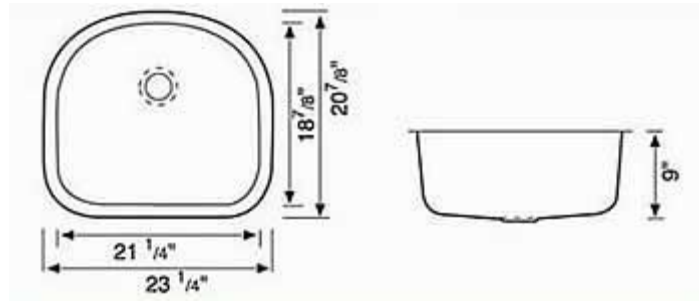

PREP OR BAR SINK SB-608

- Dimension: 14 1/2" x 13"
- Depth: 7"

SINGLE BOWL: SB-908

- Dimension: 23 7/16" x 17 3/4"
- Depth: 9"

D-SHAPE SINGLE BOWL: SB-508

- Dimension: 23 1/4" x 20 7/8"
- Depth: 9"

LARGE SINGLE BOWL : SB-408

- Dimension: 30" x 18"
- Depth: 9"

DOUBLE BOWL: M-208

- Dimension: 32 1/4" x 18 1/2"
- Depth: 9"

HI-LO DOUBLE: M-108 & M-108RV

- Dimension: 32" x 20 3/4"
- Depth: Big bowl 9"; Small bowl: 7 1/2"

M-108RV (reverse)
Small bowl on left

M-108 (standard)
Small bowl on Right