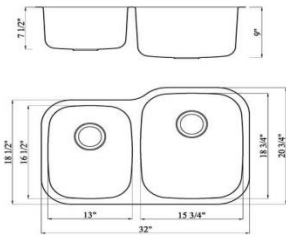

PREP OR BAR SINK SB-608

- Dimension: 14 1/2" x 13"
- Depth: 7"

SINGLE BOWL: SB-908

- Dimension: 23 7/16" x 17 3/4"
- Depth: 9"

D-SHAPE SINGLE BOWL: SB-508

- Dimension: 23 1/4" x 20 7/8"
- Depth: 9"

LARGE SINGLE BOWL : SB-408

- Dimension: 30" x 18"
- Depth: 9"

DOUBLE BOWL: M-208

- Dimension: 32 1/4" x 18 1/2"
- Depth: 9"

HI-LO DOUBLE: M-108 & M-108RV

- Dimension: 32" x 20 3/4"
- Depth: Big bowl 9"; Small bowl: 7 1/2"

M-108RV (reverse)
Small bowl on left

M-108 (standard)
Small bowl on Right